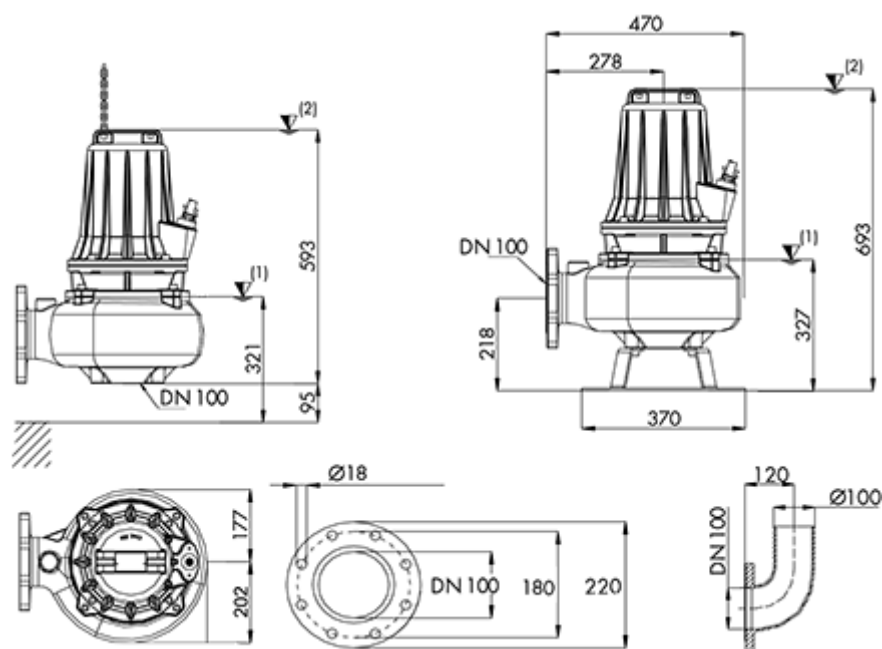

Data Sheet

Article number: 71644060001003

Description: Dreno sewage pump Serie VT 100/4/173 C356
6 3x400V 50HZ discharge DN100

Measures

Version = Type VT 100/4/173 C.355, VT 100/4/173 C.356 & VT 100/4/173 C.358